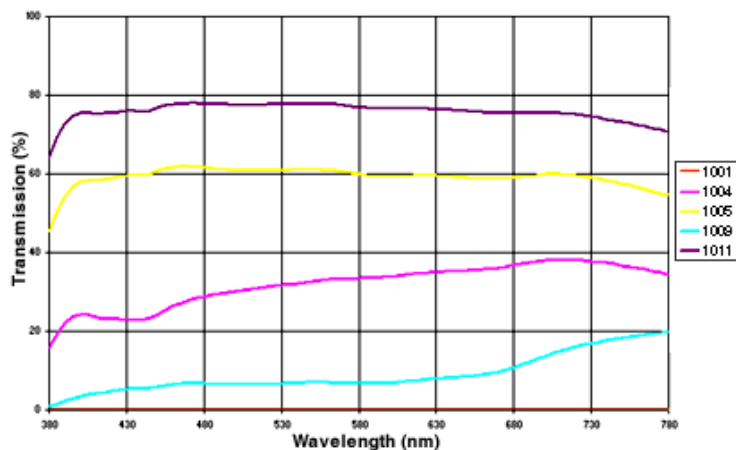

Neutral Density

[1001](#)
[1004](#)
[1005](#)
[1009](#)
[1011](#)

Click the number for a complete datasheet

Note: These options represent just a portion of our standard offering. Please [contact us](#) for additional glass colors and options.