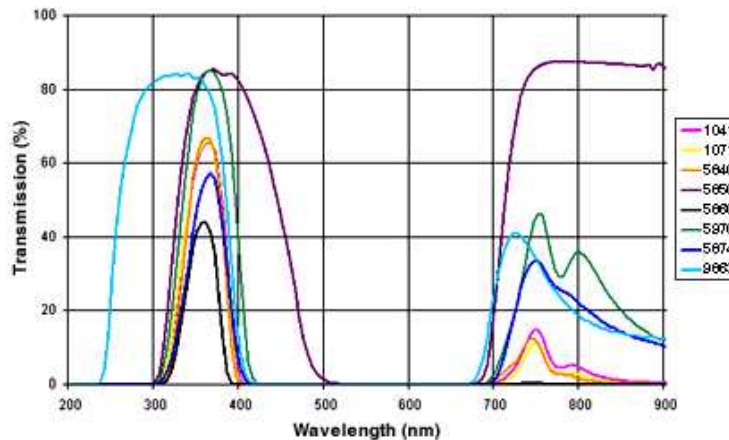

Ultraviolet(UV) Transmitting / Visible(VIS) Absorbing