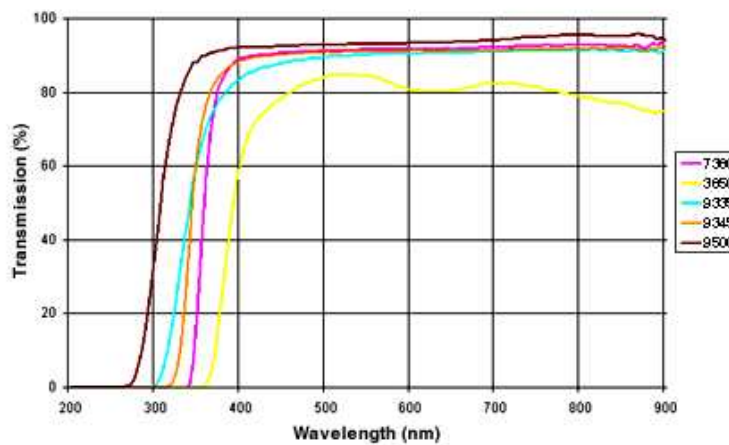

▶ **How can we help you?**

▶ **Why Kopp Glass?**

▶ **About Kopp**

▶ **Markets**

- Aircraft
- Airport
- Transportation & Signal

▶ **Filter & Scientific**

- Night Vision Compatible (NVIS)

▶ Stage & Theatrical

▶ Medical & Dental

▶ Architectural

▶ Industrial, Sight & Meter

▶ Custom Capability

▶ Optical Glass

▶ **Products**

▶ **Custom Capability**

▶ **Manufacturing**

▶ **Research & Engineering**

▶ **Glass Colors & Specifications**

Filter & Scientific Glass Summary

You will find the following filter category graphs below:

UV Absorbing / VIS Transmitting
UV Transmitting / VIS Absorbing
Blue
Blue Green
Green
Sharp Cut Yellow
Signal Yellow
Uranium Yellow

Amethyst
Sharp Cut Red
IR Transmitting / VIS Absorbing
IR Absorbing / VIS Transmitting
Black
Wavelength Calibrating
Color Correcting
Neutral Density

Ultraviolet(UV) Absorbing / Visible(VIS) Transmitting