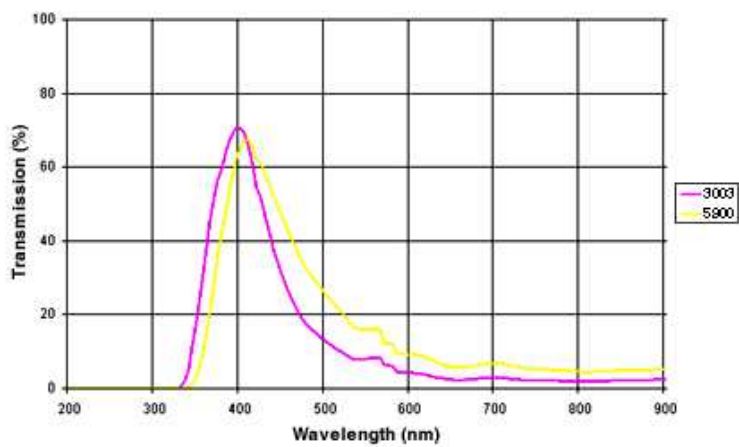

Color Temperature Adjusting (Color Correcting)

[3003](#) [5900](#)

Click the number for a complete datasheet